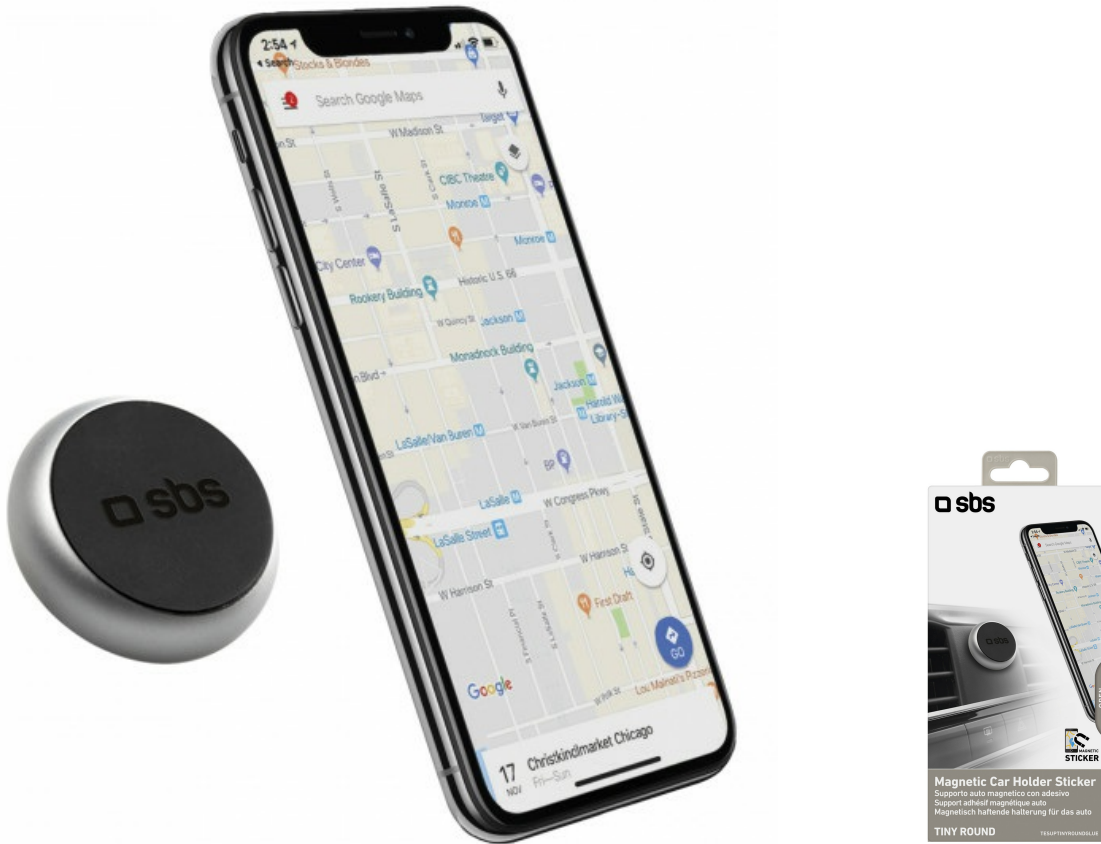

Magnetic car mount with Tiny Round sticker

SKU: TESUPTINYROUNDGLUE

Universal magnetic car mount with sticker and two metal plates included

The **Tiny Round car mount** is a very useful product for display incoming calls and road maps on your smartphone while you are driving. Fixing this accessory to the dashboard is easy thanks to the sticker on the back. Your smartphone however firmly secures to the mount with the **magnet** and plates supplied.

Thanks to the **circular plate** you can attach your device directly to the Tiny Round sticker, or you can attach the rectangular one inside the cover or on the battery slot.

The modern **brushed metal finish** and the **compact size** make this car mount a practical and faithful travel companion.

Features:

- Diameter: 27 mm
- Magnet for fixing the smartphone to the mount
- Sticker for fixing the mount to the dashboard
- Brushed metal finish
- 2 metal plates (1 round and 1 rectangular) included

Magnetic car mount with Tiny Round sticker
SKU: TESUPTINYROUNDGLUE

Details

EAN: 8018417254253
Included accessories: 2 metal plates
Finishing/Feature: in brushed metal
Suited for: Universal for Smartphone
Coupling mode: sticker attachment
Size: Diameter: 27 mm
Coupling: Magnetic