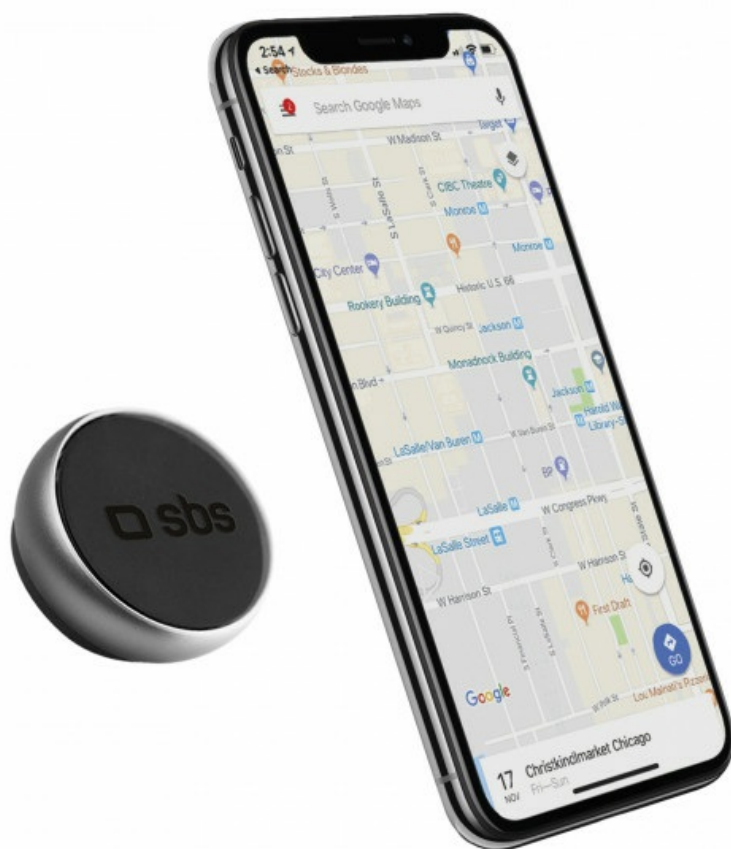

Magnetic car mount with Mid Round sticker

SKU: TESUPMIDROUNDGLUE

Universal magnetic car mount with sticker and two metal plates included

The **Mid Round car mount** is a very useful product for display incoming calls and road maps on your smartphone while you are driving. Fixing this accessory to the dashboard is easy thanks to the sticker on the back. Your smartphone however firmly secures to the mount with the **magnet** and plates supplied.

Thanks to the **circular plate** you can attach your device directly to the Mid Round sticker, or you can attach the rectangular one inside the cover or on the battery slot.

The modern **brushed metal finish** and the **compact size** make this car mount a practical and faithful travel companion.

Features:

Diameter: 35 mm

Magnet for fixing the smartphone to the mount

Sticker for fixing the mount to the dashboard

Brushed metal finish

2 metal plates (1 round and 1 rectangular) included

Magnetic car mount with Mid Round sticker
SKU: TESUPMIDROUNDGLUE

Details

EAN: 8018417254239
Included accessories: 2 metal plates
Finishing/Feature: in brushed metal
Suited for: Universal for Smartphone
Coupling mode: sticker attachment
Size: Diameter: 35 mm
Coupling: Magnetic