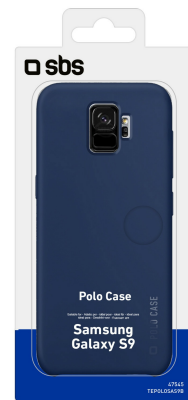

Polo Cover for Samsung Galaxy S9

SKU: TEPOLOSAS9

- A blue case made from flexible TPU for Samsung Galaxy S9, silk effect**
- A black case made from flexible TPU for Samsung Galaxy S9, silk effect**
- A red case made from flexible TPU for Samsung Galaxy S9, silk effect**
- A tobacco case made from flexible TPU for Samsung Galaxy S9, silk effect**

This **Polo cover** for the **Samsung Galaxy S9** is perfect for enhancing the sleek and stylish design of your smartphone. It protects it from minor bumps and scratches without sacrificing its style and colour.